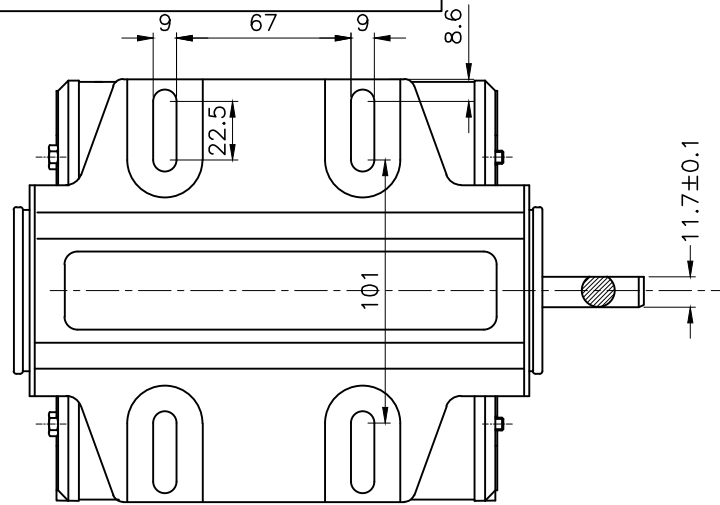

Evaporative Cooler Motors
 Permanent Split Capacitor 1/3,1/2,3/4HP

Size 6.3