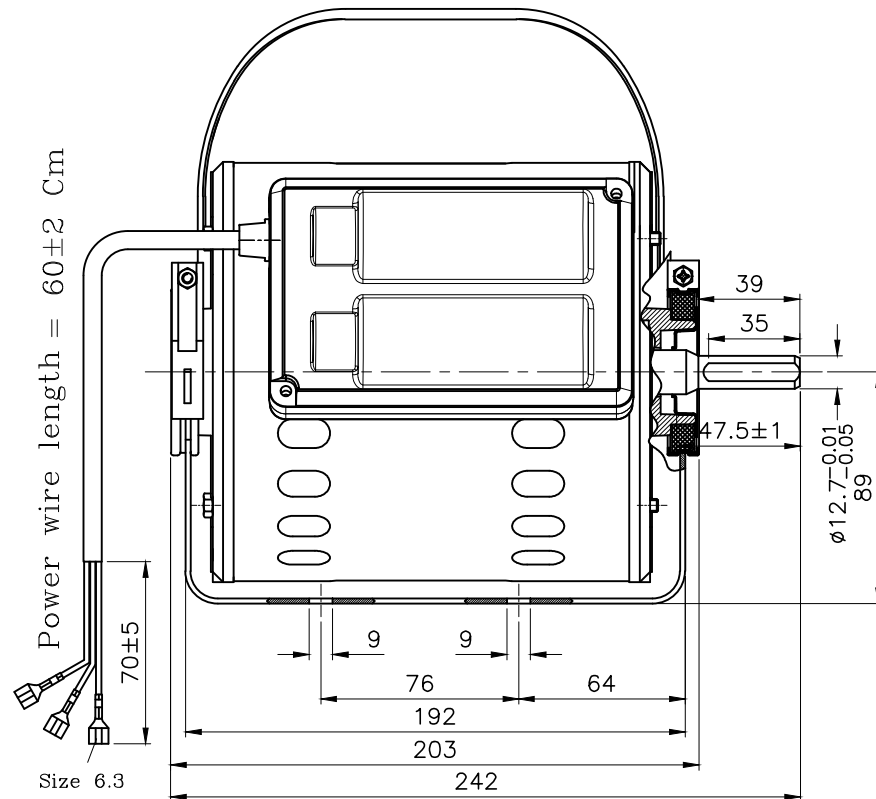

Evaporative Cooler Motors
 Permanent Split Capacitor 1/3,1/2,3/4HP

Size 6.3