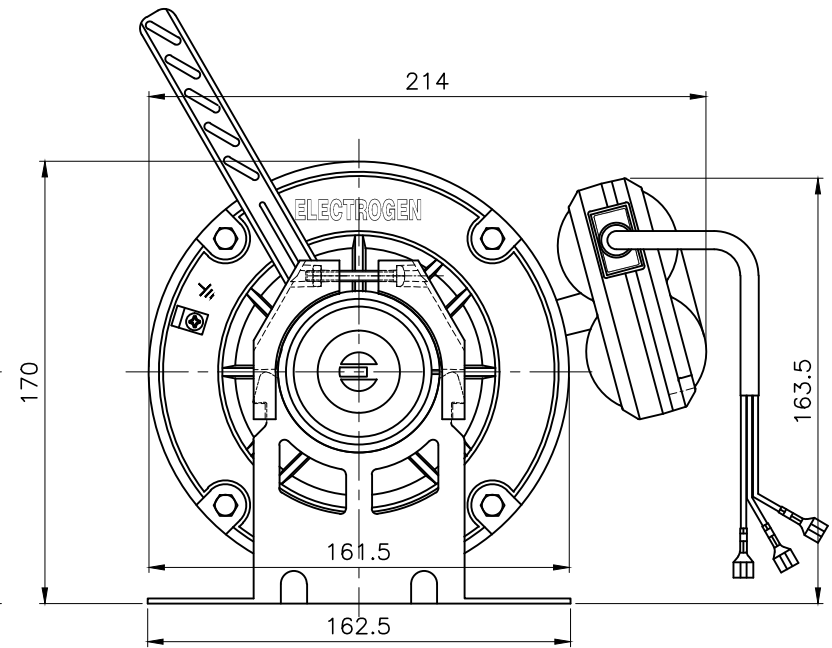

Evaporative Cooler Motors
 Permanent Split Capacitor 1/3,1/2,3/4HP

Size 6.3