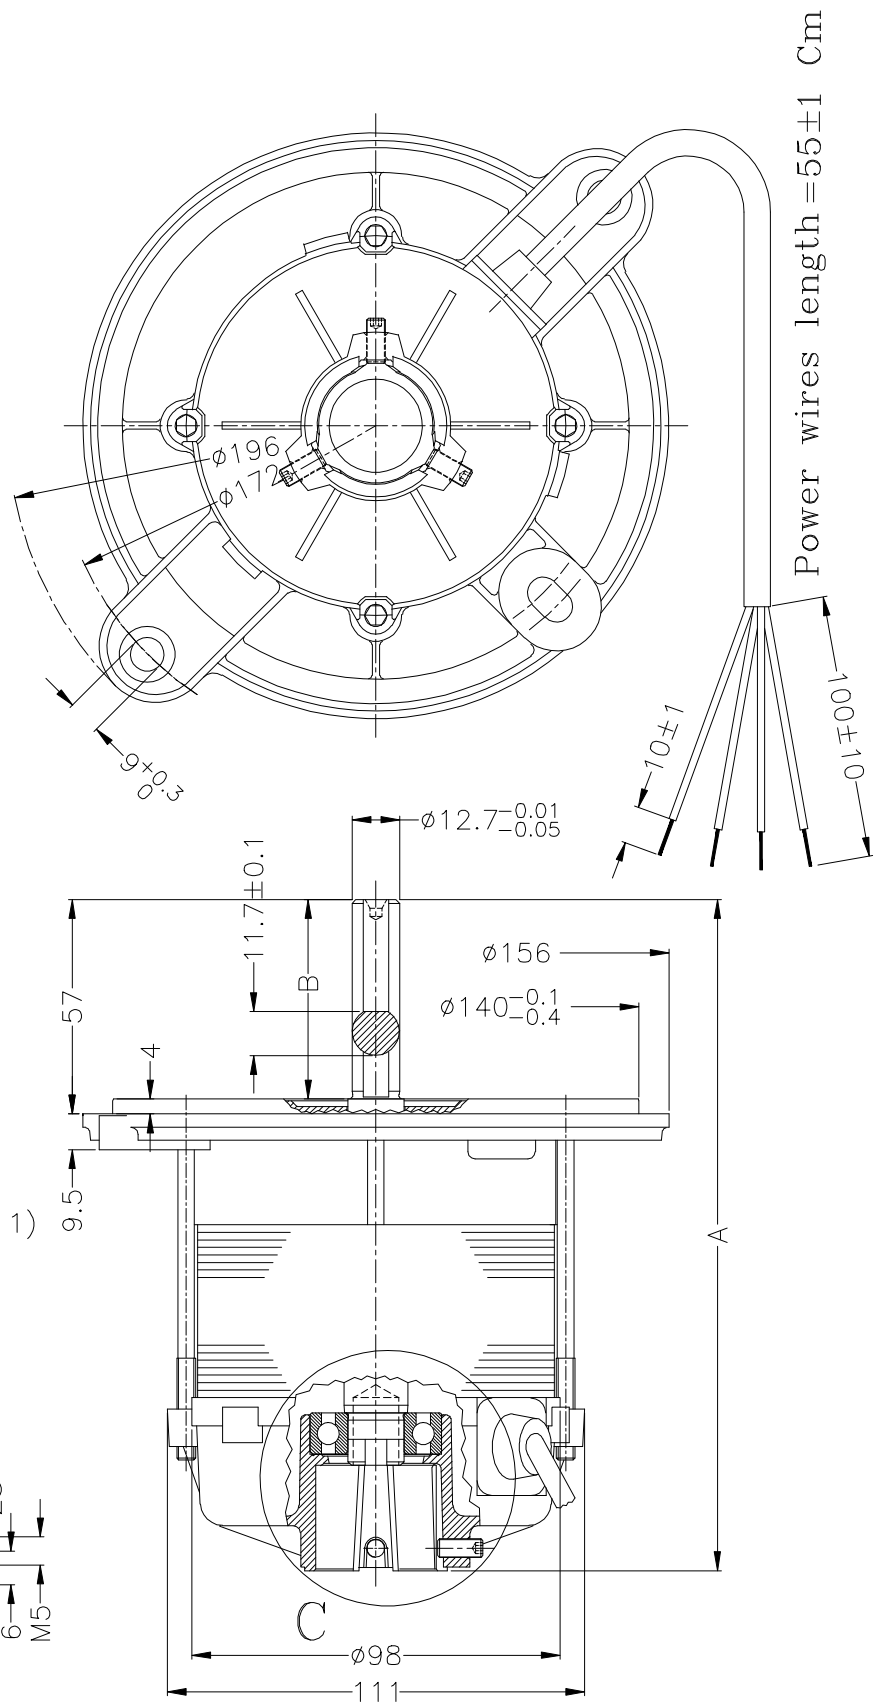

# Burner Motors

DETAIL C  
Scale 3/2

Output Power	40-125W	150W
A	145.5	178.5
B	35	53