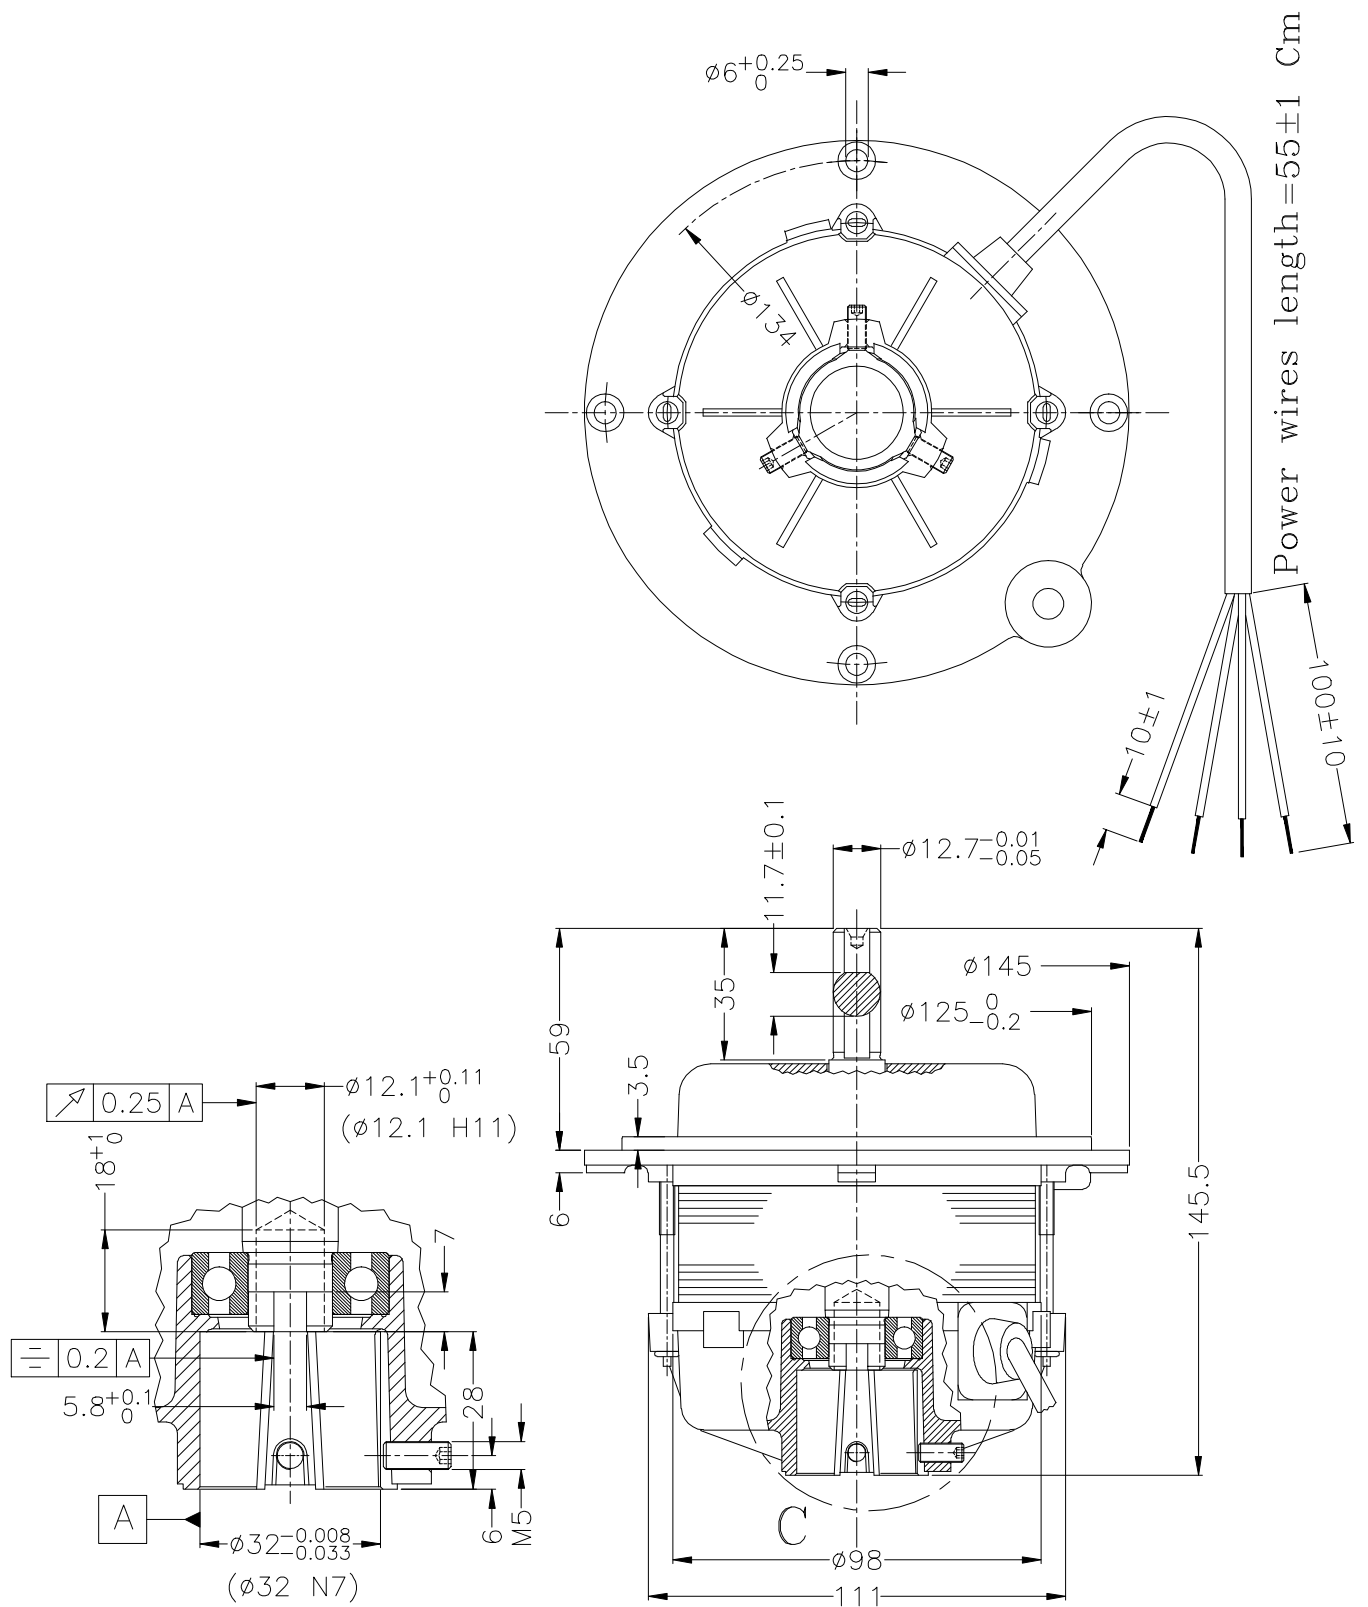

Burner Motors 40-125W

DETAIL C
Scale 3/2