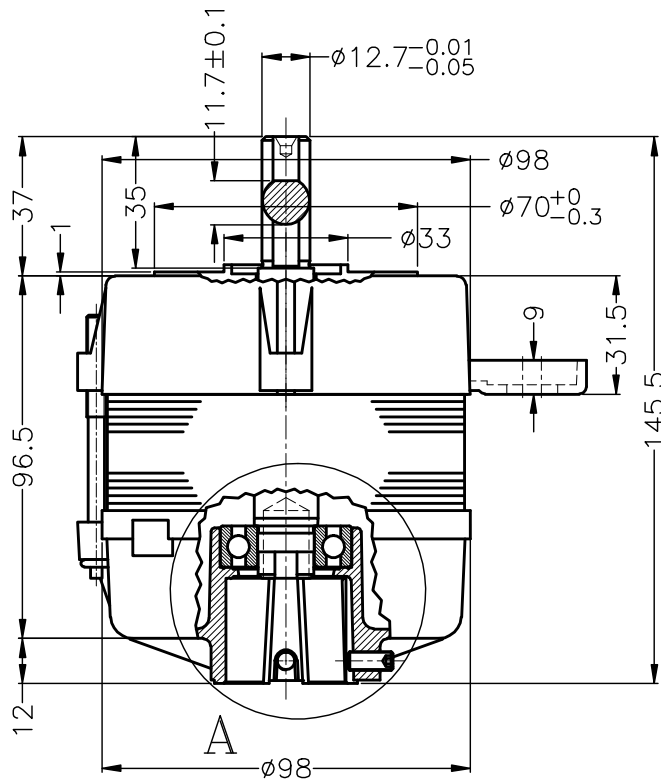

Burner Motors 40-125W

DETAIL A
Scale 3/2