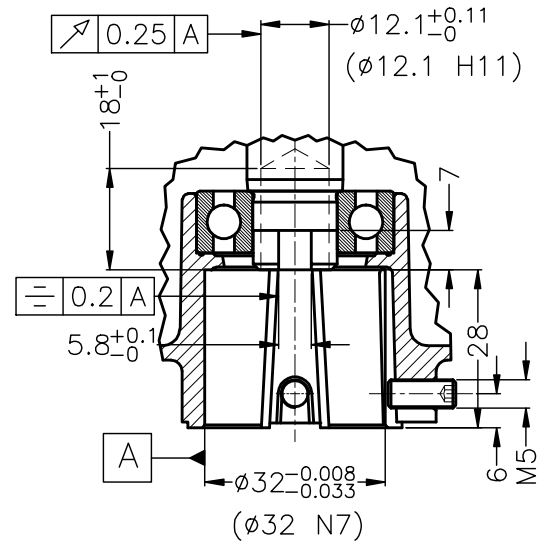

Burner Motors 40-125W

DETAIL A
Scale 3/2