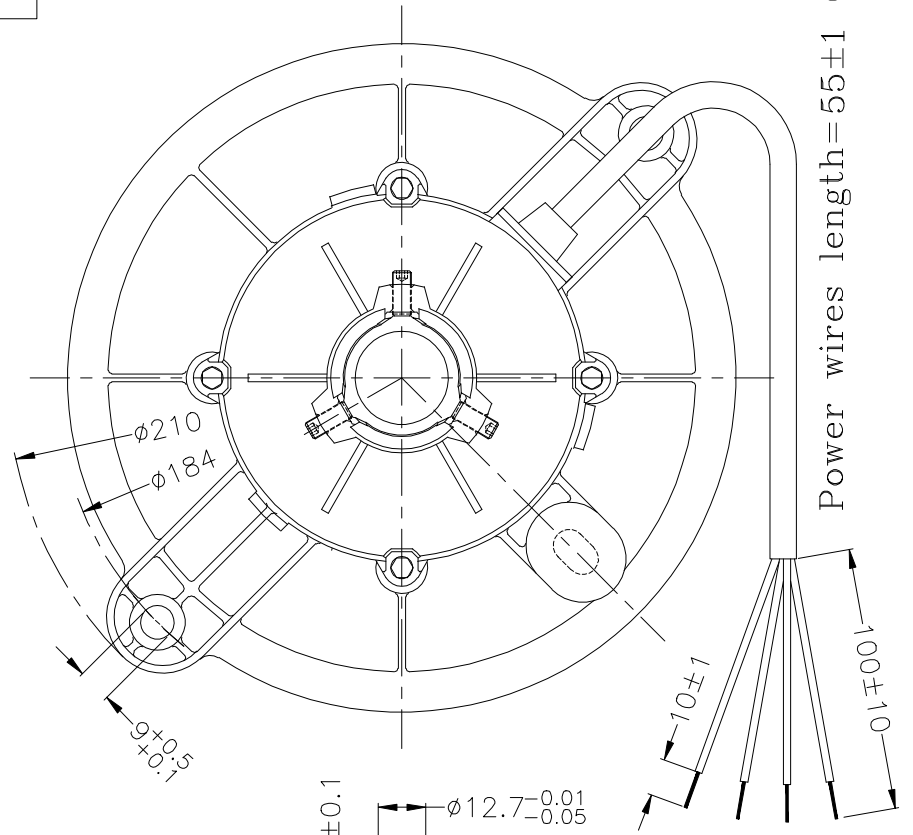

# Burner Motor 240W

DETAIL C  
 Scale 3/2