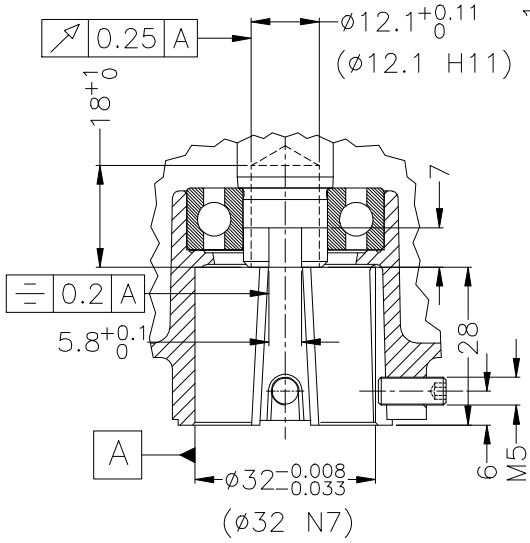

# Burner Motor 240W

DETAIL C  
 Scale 3/2