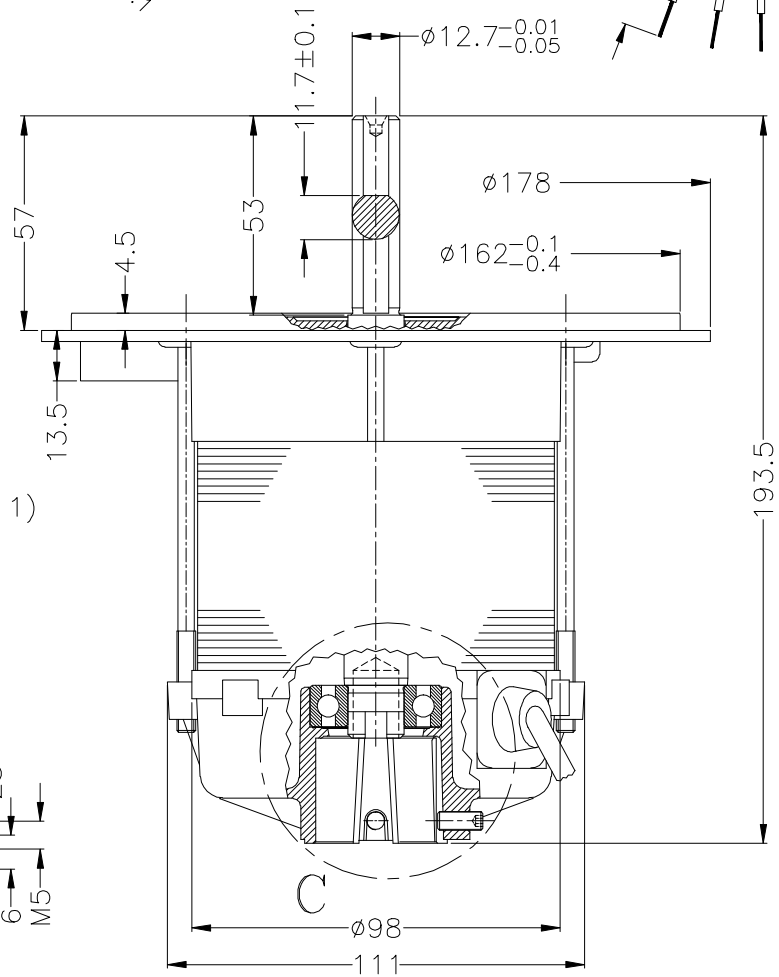

# Burner Motor 240W

DETAIL C  
 Scale 3/2