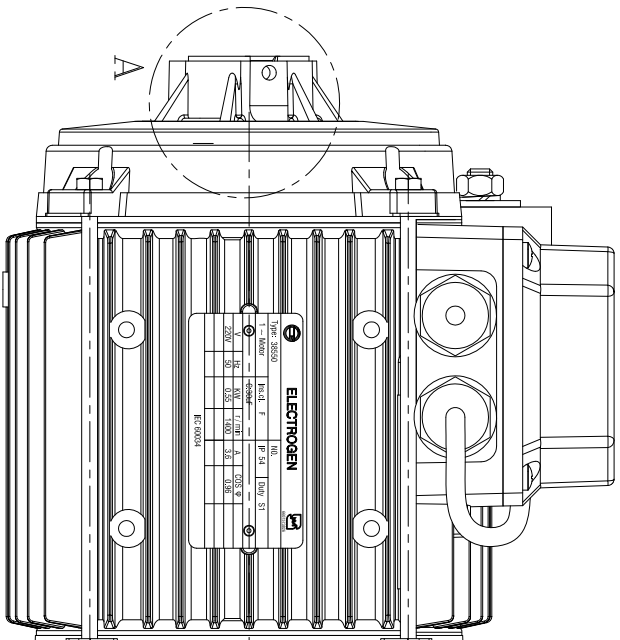

# Oil Burner Motors 550W

DETAIL A  
Scale 3/2