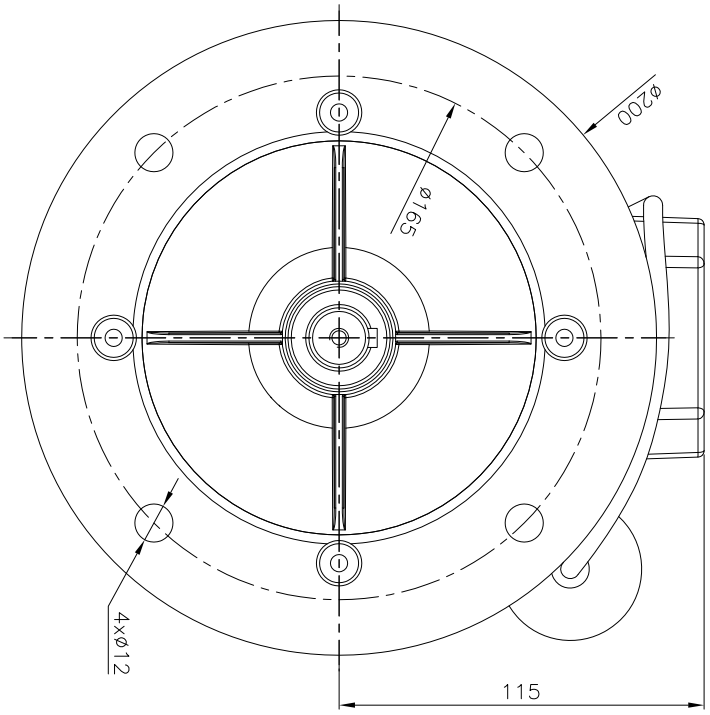

# Oil Burner Motors 550W

DETAIL A  
Scale 3/2