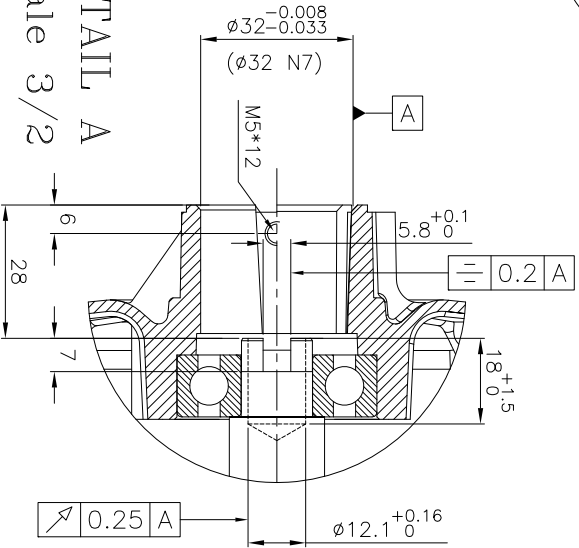

# Oil Burner Motors 550W

DETAIL A  
Scale 3/2