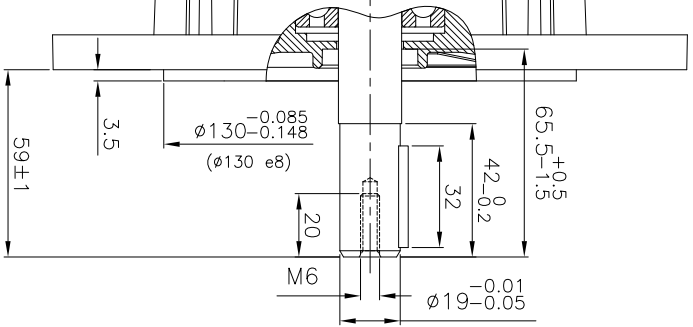

# Oil Burner Motors 550W

DETAIL A  
Scale 3/2